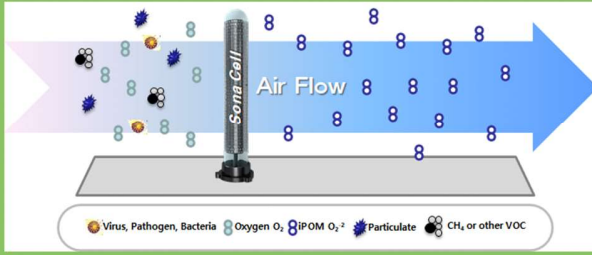

LET'S GROW TOGETHER

SONNABIS

**Science
Of
Natural
Air**

- SONA Technology converts oxygen molecule (O₂) to ion (O₂⁻ and O₂⁻²) by adding electron(s) to improve indoor air quality

- NO filters,
- NO chemicals,
- NO Residuals,
- NO Byproducts
- Uses oxygen, nothing else
- Neutralizes pathogens, virus, mold, and bacteria
- Breaks down VOC's & odors at the molecular level
- Does not generate heat with Cold Plasma Technology

- Each SONA unit covers 200-250 sq. ft.
- Low energy consumption (12 Watts)
- Small footprint (10" x 8" x 20")

OUR TECHNOLOGY

The data our team has collected for the last two years speaks for itself:

BENEFITS for Cannabis Cultivation